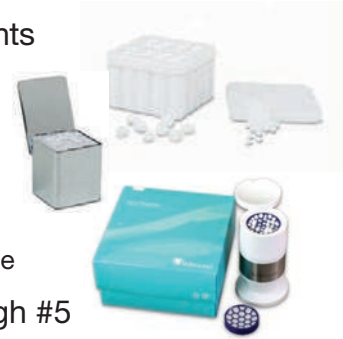

Cotton Pellets

SIZES:

#0 - #5

REFILLS:

#1 - #4

They are small, but that doesn't keep them from doing their job well. Richmond Dental & Medical's 100% Cotton Pellets are designed to provide outstanding quality and absorbency in a variety of uses.

- 100% cotton - ideal for applying medicaments
- Highly absorbent
- Chrome tilt-top dispensers available for sizes #1 through #4 they hold one size each
- Plastic temple dispensers for use with sizes #1 through #4 they hold four sizes at a time
- EZ UP® Pellet Dispenser for sizes #1 through #5

CODE	PRODUCT	DESCRIPTION	PACKAGING	CASE COUNT	ORIGIN
□ 100105	SIZE 0	11/32" DIAMETER	400 PELLETS/BOX	6 BOXES	USA
□ 100106	SIZE 1	9/32" DIAMETER	2000 PELLETS/BOX	6 BOXES	USA
□ 100107	SIZE 2	7/32" DIAMETER	2550 PELLETS/BOX	6 BOXES	USA
□ 100108	SIZE 3	5/32" DIAMETER	2500 PELLETS/BOX	12 BOXES	USA
□ 100109	SIZE 4	1/8" DIAMETER	3000 PELLETS/BOX	12 BOXES	USA
□ 100110	SIZE 5	3/32" DIAMETER	1300 PELLETS/BOX	12 BOXES	USA
□ 100900	ASSORTED REFILLS	2 - #1'S, 4 - #2'S, 4 - #3'S, 2 - #4'S		1 BOX	USA
□ 100901	#1 REFILLS	9/32" DIAMETER	12 REFILLS/BOX	1 BOX	USA
□ 100902	#2 REFILLS	7/32" DIAMETER	12 REFILLS/BOX	1 BOX	USA
□ 100903	#3 REFILLS	5/32" DIAMETER	12 REFILLS/BOX	1 BOX	USA
□ 100904	#4 REFILLS	1/8" DIAMETER	12 REFILLS/BOX	1 BOX	USA
□ 600091	TILT TOP #1 PELLETS	PELLET DISPENSER - CHROME	1 DISP. W/PELLETS	1 DISPENSERS	SWITZ.
□ 600092	TILT TOP #2 PELLETS	PELLET DISPENSER - CHROME	1 DISP. W/PELLETS	1 DISPENSERS	SWITZ.
□ 600093	TILT TOP #3 PELLETS	PELLET DISPENSER - CHROME	1 DISP. W/PELLETS	1 DISPENSERS	SWITZ.
□ 600094	TILT TOP #4 PELLETS	PELLET DISPENSER - CHROME	1 DISP. W/PELLETS	1 DISPENSERS	SWITZ.
□ 600601	TEMPLE DISP.	PELLET DISPENSER - PLASTIC	1 DISP. + 10 REFILLS	1 DISPENSER	USA
□ 600095	EZ UP® PELLET DISPENSER	1 DISPENSER, 1 LARGE GRID, 1 SMALL GRID	1	1	SWITZ